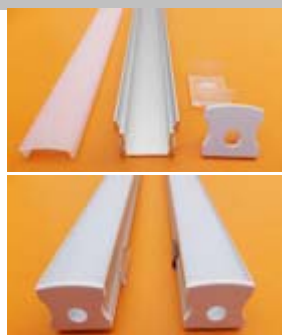

Aluminium Profile Type 6063
Cover Milky or Transparency available
Accessories: 2PCS Plastic end cap
Accessories: 2PCS Stainless Steel Clip

Aluminium Profil for LED-STRIP

Part No.: **N54001**

DRW:	Jason	CHKD	Wilson	MATL:	Wilson	TOLERANCE	Mason	DATE	06.10.2016
APPD:	Schumi			FINISH	Jamy		Sheet No.	9 from 11	Customer:

www.edcon-components.com

email: info@edcon-components.com