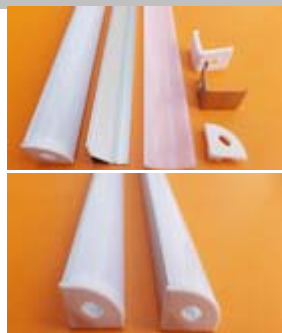

Aluminium Profile Type 6063
Cover Milky or Transparency available
Accessories: 2PCS Plastic end cap
Accessories: 2PCS Stainless Steel Clip

Technical Dimensions Profil Type U88