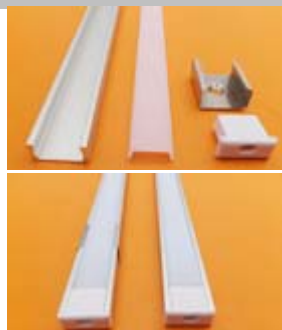

Technical Dimensions Profil Type U01

Aluminium Profile Type 6063
Cover Milky or Transparency available
Accessories: 2PCS Plastic end cap
Accessories: 2PCS Stainless Steel Clip

Technical Dimensions Profil Type U03