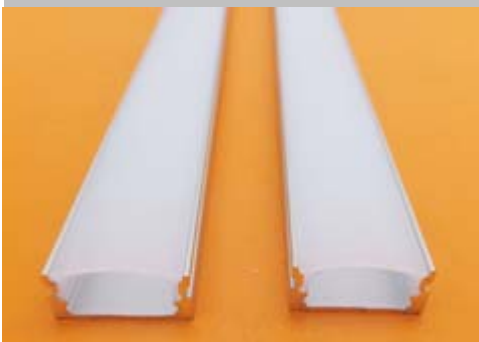

Technical Dimensions Profil Type U96

Aluminium Profile Type 6063
Cover Milky or Transparency available
Accessories: 2PCS Plastic end cap
Accessories: 2PCS Stainless Steel Clip

Technical Dimensions Profil Type U97