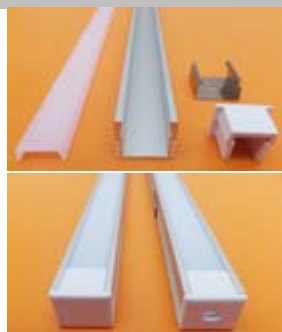

Aluminium Profile Type 6063
Cover Milky or Transparency available
Accessories: 2PCS Plastic end cap
Accessories: 2PCS Stainless Steel Clip

Aluminium Profil for LED-STRIP

Part No.: **N54001**

DRW:	Jason	CHKD	Wilson	MATL:	Wilson	TOLERANCE	Mason	DATE	06.10.2016
APPD:	Schumi			FINISH	Jamy		Sheet No.		2 from 11

Customer: