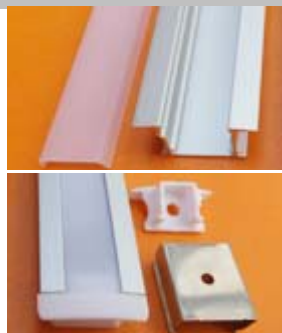

Aluminium Profile Type 6063
Cover Milky or Transparency available
Accessories: 2PCS Plastic end cap
Accessories: 2PCS Stainless Steel Clip

Technical Dimensions Profil Type U75