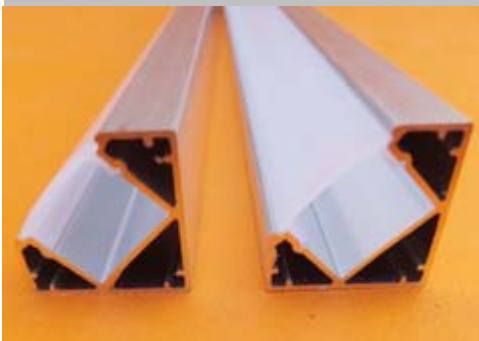

Aluminium Profile Type 6063
Cover Milky or Transparency available
Accessories: 2PCS Plastic end cap
Accessories: 2PCS Stainless Steel Clip

Aluminium Profil for LED-STRIP

Part No.: **N54001**

DRW:	Jason	CHKD	Wilson	MATL:	Wilson	TOLERANCE	Mason	DATE	06.10.2016
APPD:	Schumi			FINISH	Jamy		Sheet No.	8 from 11	Customer: