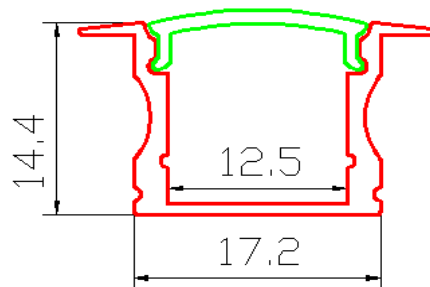

Aluminium Profile Type 6063
Cover Milky or Transparency available
Accessories: 2PCS Plastic end cap
Accessories: 2PCS Stainless Steel Clip

Aluminium Profil for LED-STRIP

Part No.: **N54001**

DRW:	Jason	CHKD	Wilson	MATL:	Wilson	TOLERANCE	Mason	DATE	06.10.2016
APPD:	Schumi			FINISH	Jamy		Sheet No.	10 from 11	Customer:

www.edcon-components.com

email: info@edcon-components.com