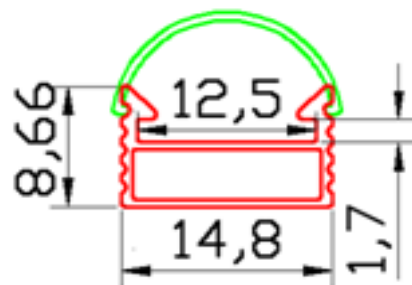

Technical Dimensions Profil Type U07

Aluminium Profile Type 6063
Cover Milky or Transparency available
Accessories: 2PCS Plastic end cap
Accessories: 2PCS Stainless Steel Clip

Technical Dimensions Profil Type U09