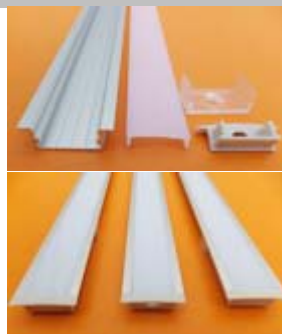

Aluminium Profile Type 6063
Cover Milky or Transparency available
Accessories: 2PCS Plastic end cap
Accessories: 2PCS Stainless Steel Clip

Aluminium Profil for LED-STRIP

Part No.: **N54001**

DRW:	Jason	CHKD	Wilson	MATL:	Wilson	TOLERANCE	Mason	DATE	06.10.2016
APPD:	Schumi			FINISH	Jamy		Sheet No.		3 from 11

Customer: