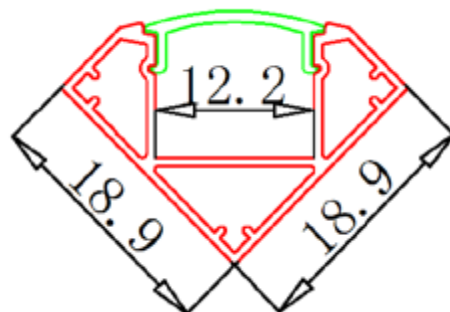

Aluminium Profile Type 6063
Cover Milky or Transparency available
Accessories: 2PCS Plastic end cap
Accessories: 2PCS Stainless Steel Clip

Aluminium Profil for LED-STRIP

Part No.: **N54001**

DRW:	Jason	CHKD	Wilson	MATL:	Wilson	TOLERANCE	Mason	DATE	06.10.2016
APPD:	Schumi			FINISH	Jamy		Sheet No.	8 from 11	Customer: