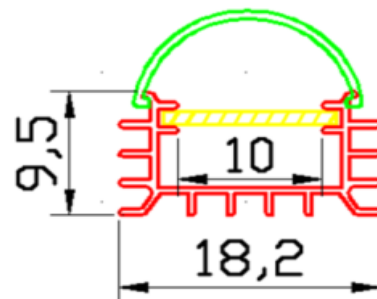

Aluminium Profile Type 6063
Cover Milky or Transparency available
Accessories: 2PCS Plastic end cap
Accessories: 2PCS Stainless Steel Clip

Technical Dimensions Profil Type U70