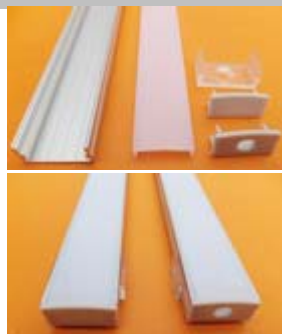

Technical Dimensions Profil Type U05

Aluminium Profile Type 6063
Cover Milky or Transparency available
Accessories: 2PCS Plastic end cap
Accessories: 2PCS Stainless Steel Clip

Technical Dimensions Profil Type U06