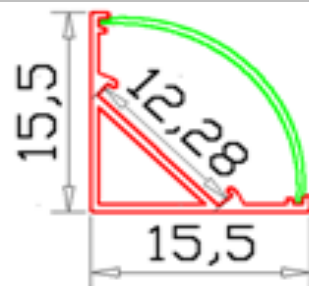

Aluminium Profile Type 6063
Cover Milky or Transparency available
Accessories: 2PCS Plastic end cap
Accessories: 2PCS Stainless Steel Clip

Technical Dimensions Profil Type U88