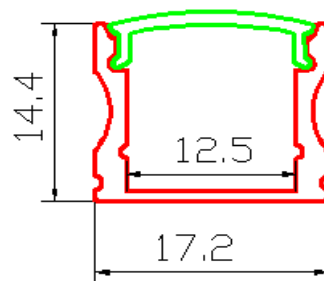

Aluminium Profile Type 6063
Cover Milky or Transparency available
Accessories: 2PCS Plastic end cap
Accessories: 2PCS Stainless Steel Clip

Aluminium Profil for LED-STRIP

Part No.: **N54001**

DRW:	Jason	CHKD	Wilson	MATL:	Wilson	TOLERANCE	Mason	DATE	06.10.2016
APPD:	Schumi			FINISH	Jamy		Sheet No.	9 from 11	Customer:

www.edcon-components.com

email: info@edcon-components.com