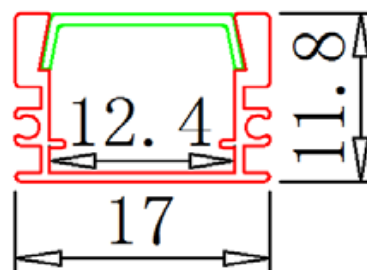

Aluminium Profile Type 6063
Cover Milky or Transparency available
Accessories: 2PCS Plastic end cap
Accessories: 2PCS Stainless Steel Clip

Aluminium Profil for LED-STRIP

Part No.: **N54001**

Customer:

DRW:	Jason	CHKD	Wilson	MATL:	Wilson	TOLERANCE	Mason	DATE	06.10.2016
APPD:	Schumi			FINISH	Jamy		Sheet No.	6 from 11