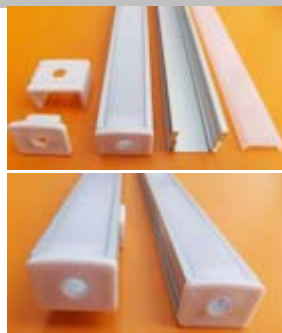

Aluminium Profile Type 6063
Cover Milky or Transparency available
Accessories: 2PCS Plastic end cap
Accessories: 2PCS Stainless Steel Clip

Aluminium Profil for LED-STRIP

Part No.: **N54001**

Customer:

DRW:	Jason	CHKD	Wilson	MATL:	Wilson	TOLERANCE	Mason	DATE	06.10.2016
APPD:	Schumi			FINISH	Jamy		Sheet No.	6 from 11