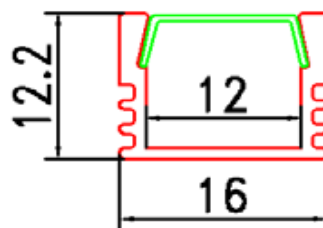

Aluminium Profile Type 6063
Cover Milky or Transparency available
Accessories: 2PCS Plastic end cap
Accessories: 2PCS Stainless Steel Clip

Aluminium Profil for LED-STRIP

Part No.: **N54001**

DRW:	Jason	CHKD	Wilson	MATL:	Wilson	TOLERANCE	Mason	DATE	06.10.2016
APPD:	Schumi			FINISH	Jamy		Sheet No.		2 from 11

Customer: