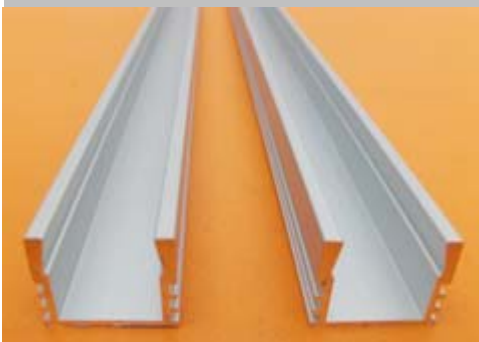

Aluminium Profile Type 6063
Cover Milky or Transparency available
Accessories: 2PCS Plastic end cap
Accessories: 2PCS Stainless Steel Clip

Aluminium Profil for LED-STRIP

Part No.: **N54001**

DRW:	Jason	CHKD	Wilson	MATL:	Wilson	TOLERANCE	Mason	DATE	06.10.2016
APPD:	Schumi			FINISH	Jamy		Sheet No.		2 from 11

Customer: