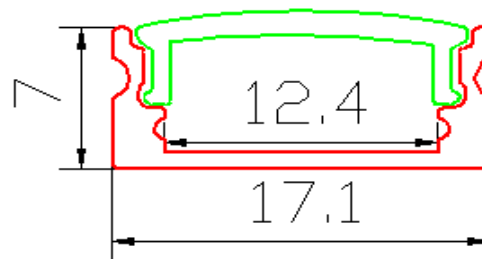

Technical Dimensions Profil Type U96

Aluminium Profile Type 6063
Cover Milky or Transparency available
Accessories: 2PCS Plastic end cap
Accessories: 2PCS Stainless Steel Clip

Technical Dimensions Profil Type U97