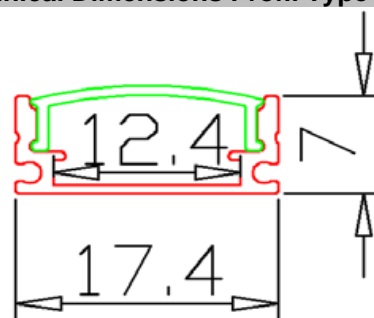

Aluminium Profile Type 6063
Cover Milky or Transparency available
Accessories: 2PCS Plastic end cap
Accessories: 2PCS Stainless Steel Clip

Aluminium Profil for LED-STRIP

Part No.: **N54001**

DRW:	Jason	CHKD	Wilson	MATL:	Wilson	TOLERANCE	Mason	DATE	06.10.2016
APPD:	Schumi			FINISH	Jamy		Sheet No.	7 from 11	

Customer: