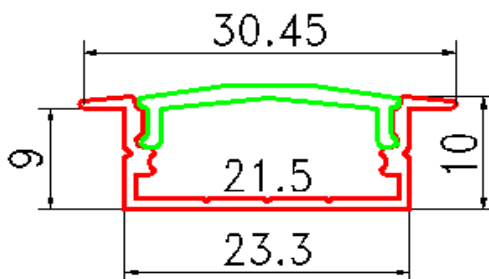

Aluminium Profile Type 6063
Cover Milky or Transparency available
Accessories: 2PCS Plastic end cap
Accessories: 2PCS Stainless Steel Clip

Aluminium Profil for LED-STRIP

Part No.: **N54001**

DRW:	Jason	CHKD	Wilson	MATL:	Wilson	TOLERANCE	Mason	DATE	06.10.2016
APPD:	Schumi			FINISH	Jamy		Sheet No.		3 from 11

Customer: