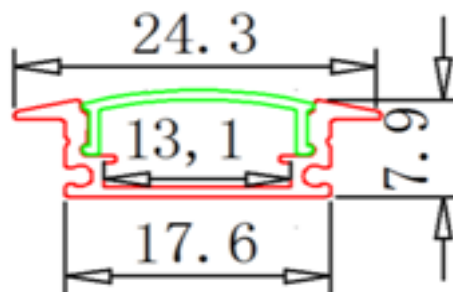

Aluminium Profile Type 6063
Cover Milky or Transparency available
Accessories: 2PCS Plastic end cap
Accessories: 2PCS Stainless Steel Clip

Aluminium Profil for LED-STRIP

Part No.: **N54001**

DRW:	Jason	CHKD	Wilson	MATL:	Wilson	TOLERANCE	Mason	DATE	06.10.2016
APPD:	Schumi			FINISH	Jamy		Sheet No.	5 from 11	Customer: