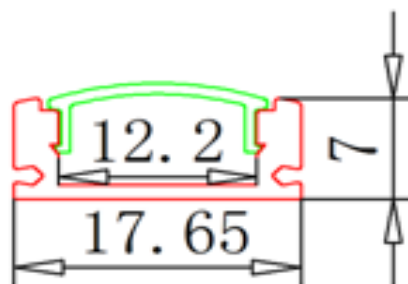

Aluminium Profile Type 6063
Cover Milky or Transparency available
Accessories: 2PCS Plastic end cap
Accessories: 2PCS Stainless Steel Clip

Technical Dimensions Profil Type U23