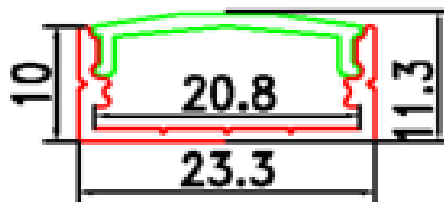

Technical Dimensions Profil Type U05

Aluminium Profile Type 6063
Cover Milky or Transparency available
Accessories: 2PCS Plastic end cap
Accessories: 2PCS Stainless Steel Clip

Technical Dimensions Profil Type U06