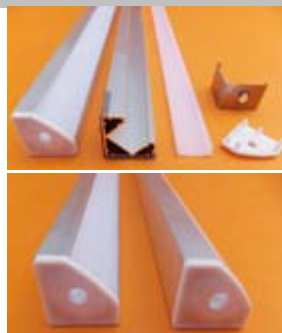

Aluminium Profile Type 6063
Cover Milky or Transparency available
Accessories: 2PCS Plastic end cap
Accessories: 2PCS Stainless Steel Clip

Aluminium Profil for LED-STRIP

Part No.: **N54001**

DRW:	Jason	CHKD	Wilson	MATL:	Wilson	TOLERANCE	Mason	DATE	06.10.2016
APPD:	Schumi			FINISH	Jamy		Sheet No.	8 from 11	Customer: