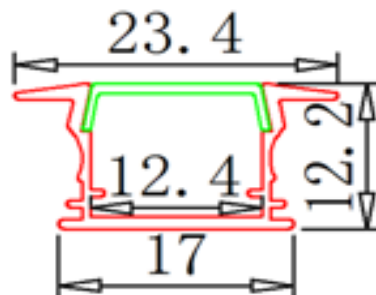

Aluminium Profile Type 6063
Cover Milky or Transparency available
Accessories: 2PCS Plastic end cap
Accessories: 2PCS Stainless Steel Clip

Technical Dimensions Profil Type U75