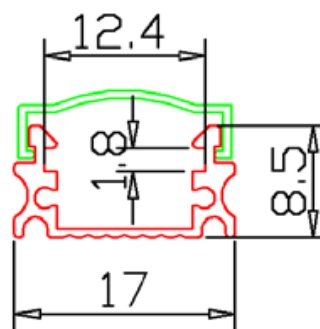

Aluminium Profile Type 6063
Cover Milky or Transparency available
Accessories: 2PCS Plastic end cap
Accessories: 2PCS Stainless Steel Clip

Aluminium Profil for LED-STRIP

Part No.: **N54001**

DRW:	Jason	CHKD	Wilson	MATL:	Wilson	TOLERANCE	Mason	DATE	06.10.2016
APPD:	Schumi			FINISH	Jamy		Sheet No.		4 from 11

Customer: