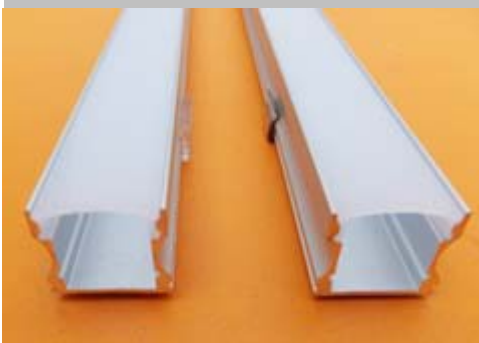

Aluminium Profile Type 6063
Cover Milky or Transparency available
Accessories: 2PCS Plastic end cap
Accessories: 2PCS Stainless Steel Clip

Aluminium Profil for LED-STRIP

Part No.: **N54001**

DRW:	Jason	CHKD	Wilson	MATL:	Wilson	TOLERANCE	Mason	DATE	06.10.2016
APPD:	Schumi			FINISH	Jamy		Sheet No.	9 from 11	Customer:

www.edcon-components.com

email: info@edcon-components.com